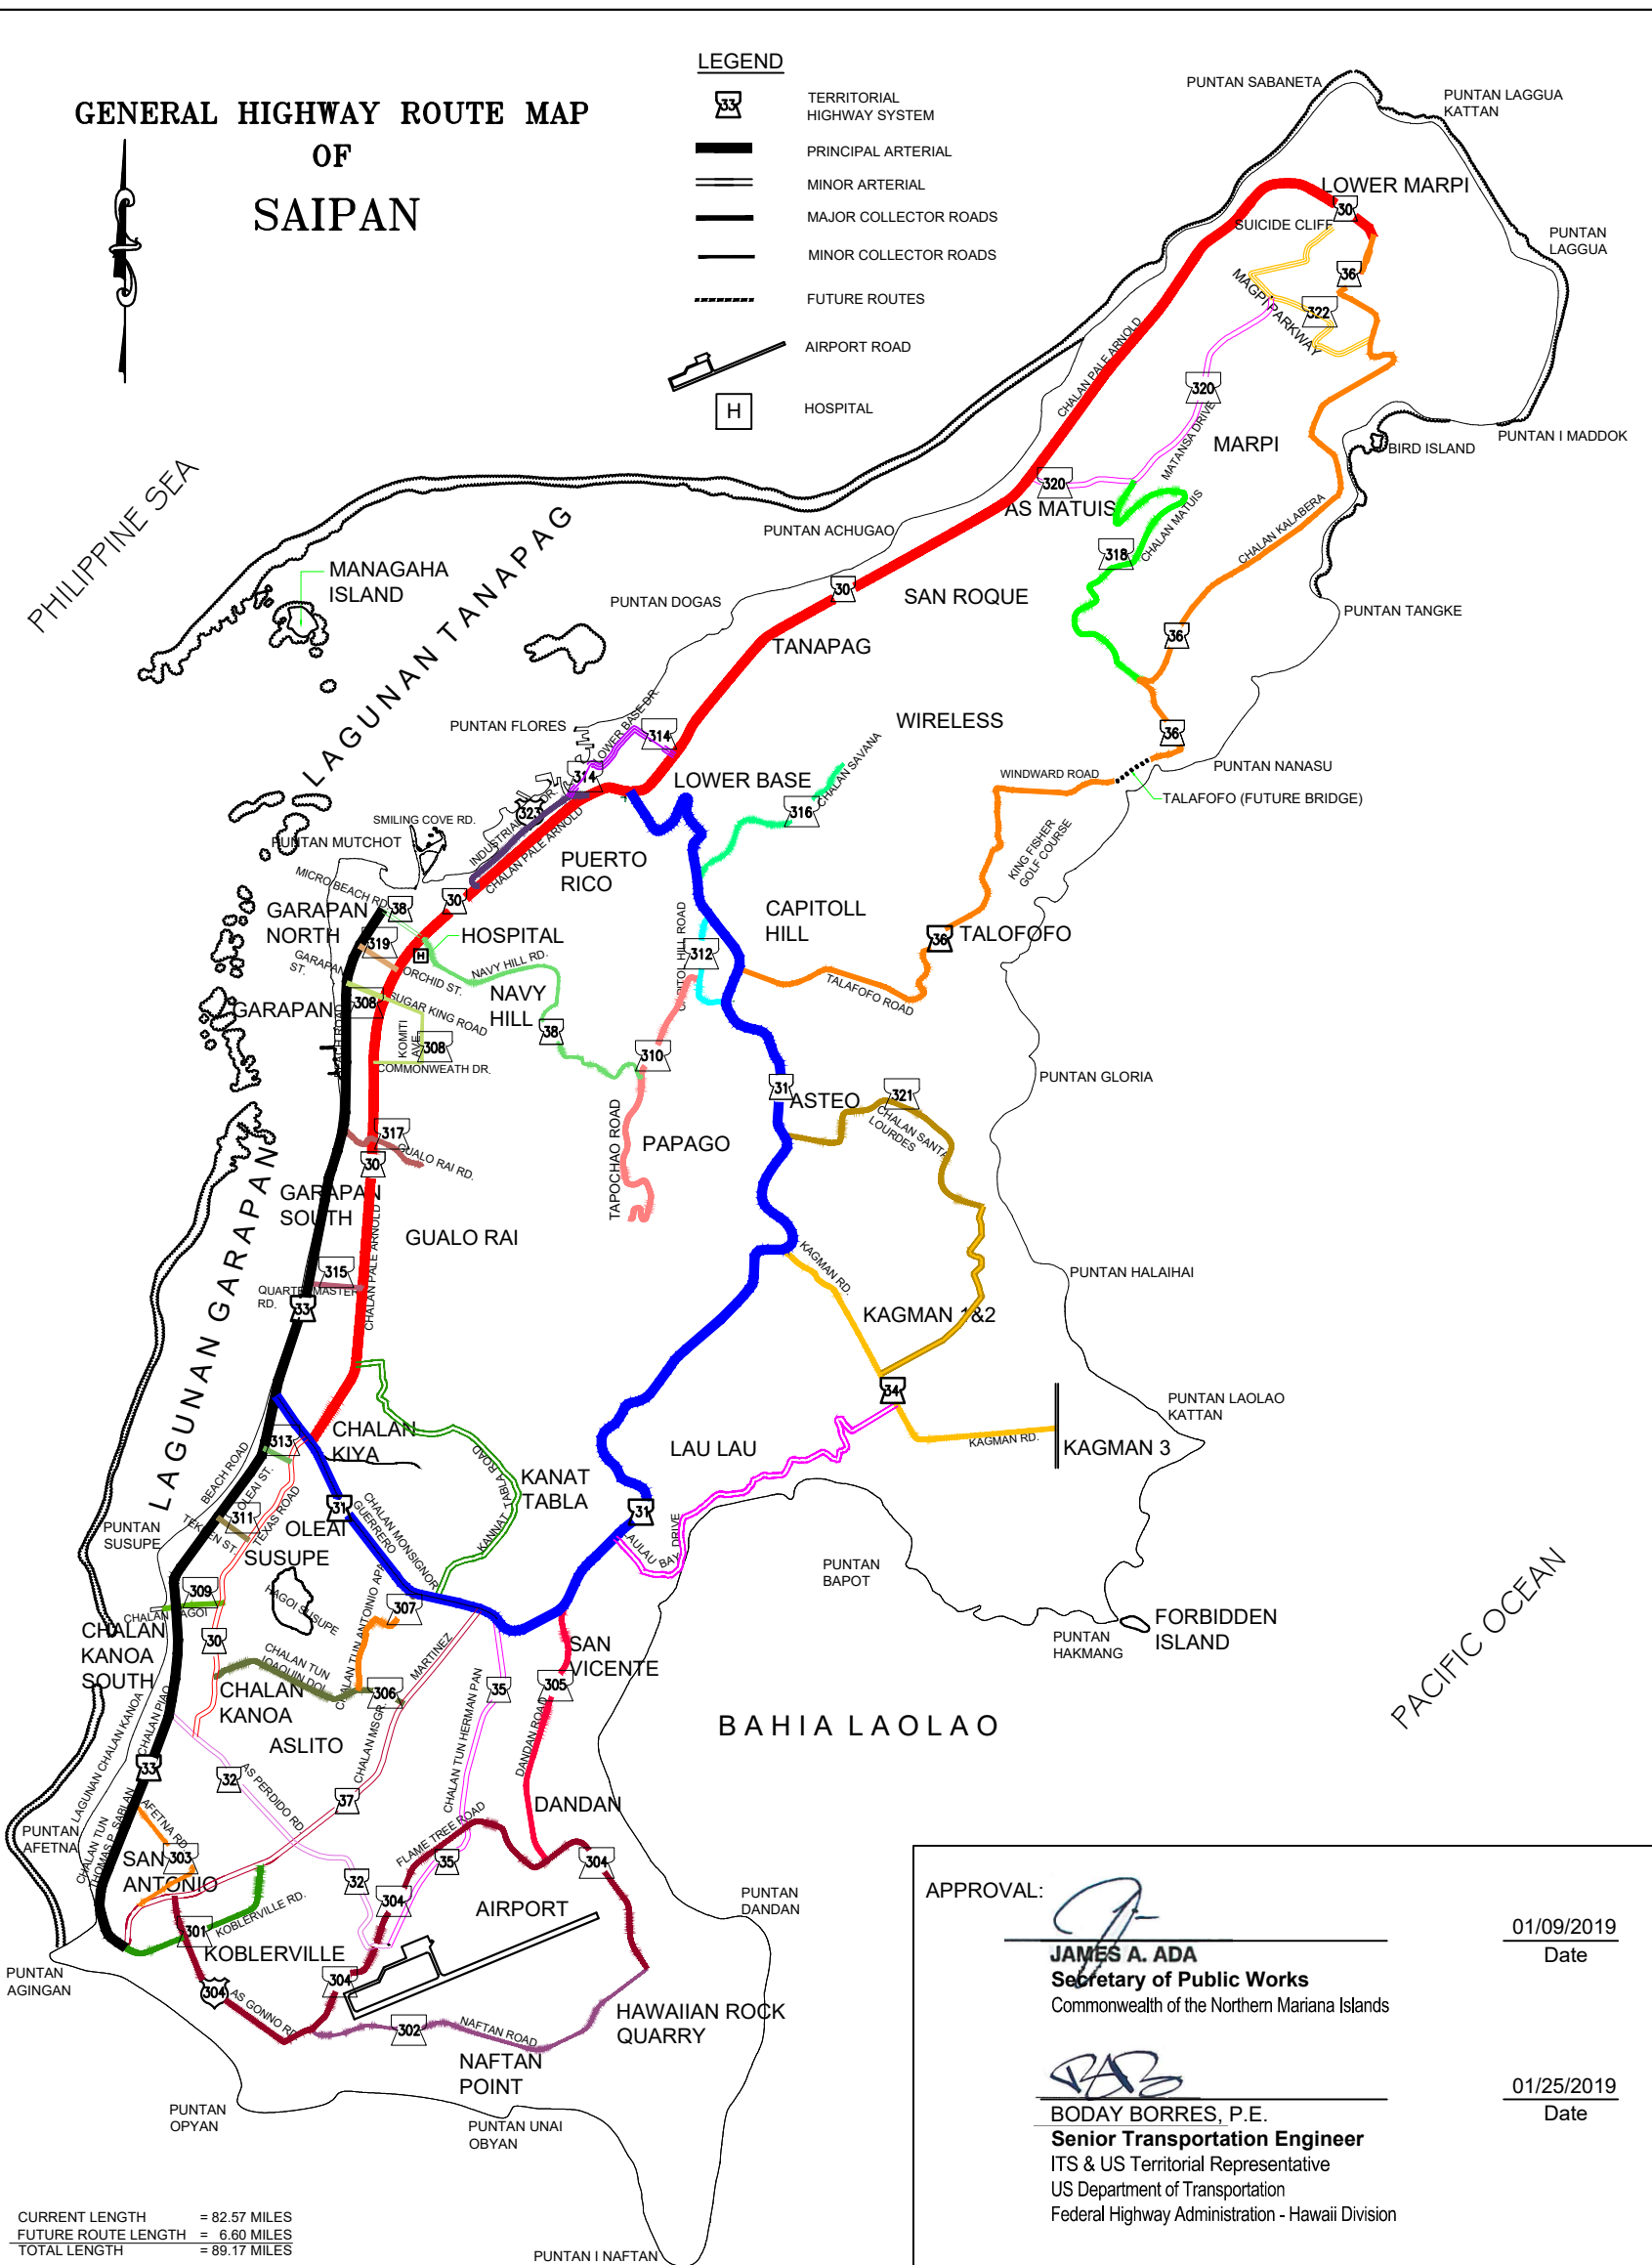

# GENERAL HIGHWAY ROUTE MAP OF SAIPAN

CURRENT LENGTH = 82.57 MILES  
 FUTURE ROUTE LENGTH = 6.60 MILES  
 TOTAL LENGTH = 89.17 MILES

APPROVAL:

  
**JAMES A. ADA**  
 Secretary of Public Works  
 Commonwealth of the Northern Mariana Islands